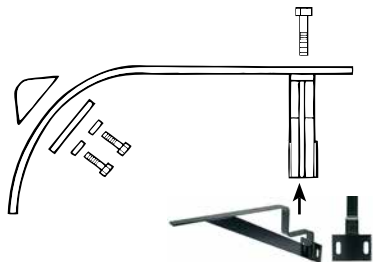

Order centre mounts separately on page 17.