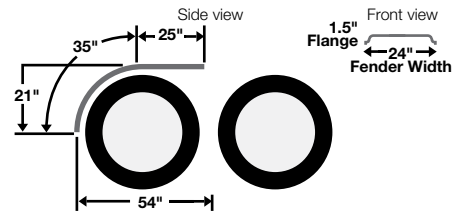

## 1000 Series

**Also available:**  
NF1060SSNRLF  
NF1066SSNRLF

Pair Part #: **NF1060SSNR**  
Single Part #: **NF1060SSNR-1**

- ◆ 16 gauge stainless steel fender(s)
- ◆ 60" overall length
- ◆ 24" width
- ◆ Weight: 52 lbs (pair)

Pair Part #: **NF1066SSNR**  
Single Part #: **NF1066SSNR-1**

- ◆ 16 gauge stainless steel fender(s)
- ◆ 66" overall length
- ◆ 24" width
- ◆ Weight: 58 lbs (pair)

- ◆ 16 gauge stainless steel fender(s)
- ◆ 66" overall length
- ◆ 24" width
- ◆ Weight: 60 lbs (pair)

## N Series

**Also available:**

- N60G
- N66G
- N80SS
- N80G
- N125SS
- N125G

Pair Part #: **N60SS**  
Single Part #: **N60SS-1**

- ◆ 18 gauge stainless steel fender(s)
- ◆ 60" overall length
- ◆ 24" width
- ◆ Weight: 44 lbs (pair)