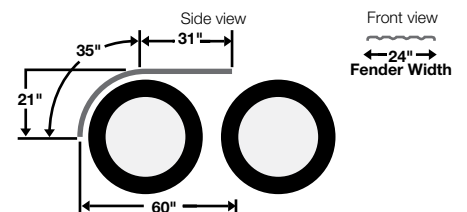

## N Series

**Also available:**

- N60G
- N66G
- N80SS
- N80G
- N125SS
- N125G

Pair Part #: **N60SS**  
Single Part #: **N60SS-1**

- ◆ 18 gauge stainless steel fender(s)
- ◆ 60" overall length
- ◆ 24" width
- ◆ Weight: 44 lbs (pair)

Pair Part #: **N66SS**  
Single Part #: **N66SS-1**

- ◆ 18 gauge stainless steel fender(s)
- ◆ 66" overall length
- ◆ 24" width
- ◆ Weight: 50 lbs (pair)