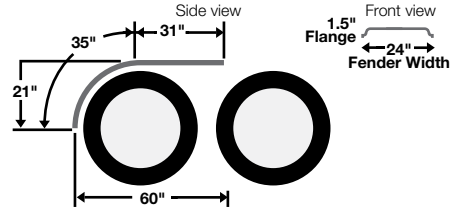

## 1000 Series

**Also available:**  
NF1060SSNRLF  
NF1066SSNRLF

Pair Part #: **NF1060SSNR**  
Single Part #: **NF1060SSNR-1**

- ◆ 16 gauge stainless steel fender(s)
- ◆ 60" overall length
- ◆ 24" width
- ◆ Weight: 52 lbs (pair)

Pair Part #: **NF1066SSNR**  
Single Part #: **NF1066SSNR-1**

- ◆ 16 gauge stainless steel fender(s)
- ◆ 66" overall length
- ◆ 24" width
- ◆ Weight: 58 lbs (pair)

- ◆ 16 gauge stainless steel fender(s)
- ◆ 66" overall length
- ◆ 24" width
- ◆ Weight: 60 lbs (pair)

## N Series

**Also available:**

- N60G
- N66G
- N80SS
- N80G
- N125SS
- N125G

Pair Part #: **N60SS**  
Single Part #: **N60SS-1**

- ◆ 18 gauge stainless steel fender(s)
- ◆ 60" overall length
- ◆ 24" width
- ◆ Weight: 44 lbs (pair)