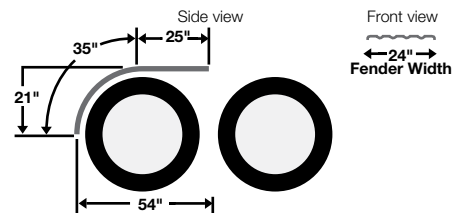

## N Series

**Also available:**

- N60G
- N66G
- N80SS
- N80G
- N125SS
- N125G

Pair Part #: **N60SS**  
Single Part #: **N60SS-1**

- ◆ 18 gauge stainless steel fender(s)
- ◆ 60" overall length
- ◆ 24" width
- ◆ Weight: 44 lbs (pair)

Pair Part #: **N66SS**  
Single Part #: **N66SS-1**

- ◆ 18 gauge stainless steel fender(s)
- ◆ 66" overall length
- ◆ 24" width
- ◆ Weight: 50 lbs (pair)