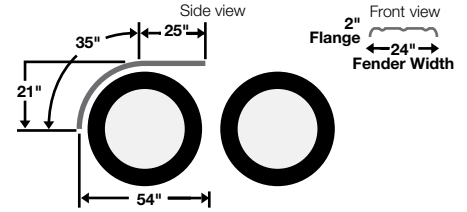

## 1000 Series

**Also available:**  
NF1060SSNRLF  
NF1066SSNRLF

Pair Part #: **NF1060SSNR**  
Single Part #: **NF1060SSNR-1**

- ◆ 16 gauge stainless steel fender(s)
- ◆ 60" overall length
- ◆ 24" width
- ◆ Weight: 52 lbs (pair)

Pair Part #: **NF1066SSNR**  
Single Part #: **NF1066SSNR-1**

- ◆ 16 gauge stainless steel fender(s)
- ◆ 66" overall length
- ◆ 24" width
- ◆ Weight: 58 lbs (pair)

## NF Series

Pair Part #: **NF60SS**  
Single Part #: **NF60SS-1**

- ◆ 16 gauge stainless steel fender(s)
- ◆ 60" overall length
- ◆ 24" width
- ◆ Weight: 52 lbs (pair)

Pair Part #: **NF66SS**  
Single Part #: **NF66SS-1**

- ◆ 16 gauge stainless steel fender(s)
- ◆ 66" overall length
- ◆ 24" width
- ◆ Weight: 60 lbs (pair)