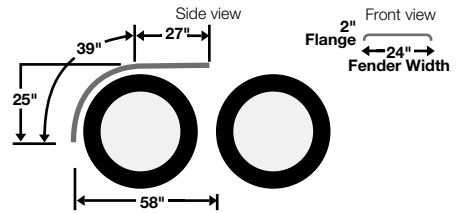

Pair Part #: **NF66SSNR**
Single Part #: **NF66SSNR-1**

- 14 gauge stainless steel fender(s)
- 66" overall length
- 24" width
- Weight: 76 lbs (pair)