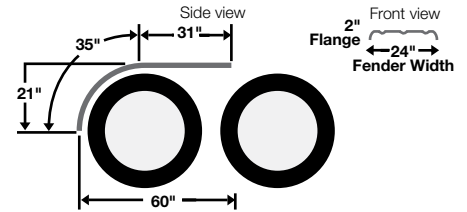

## 1000 Series

**Also available:**  
NF1060SSNRLF  
NF1066SSNRLF

Pair Part #: **NF1060SSNR**  
Single Part #: **NF1060SSNR-1**

- ◆ 16 gauge stainless steel fender(s)
- ◆ 60" overall length
- ◆ 24" width
- ◆ Weight: 52 lbs (pair)

Pair Part #: **NF1066SSNR**  
Single Part #: **NF1066SSNR-1**

- ◆ 16 gauge stainless steel fender(s)
- ◆ 66" overall length
- ◆ 24" width
- ◆ Weight: 58 lbs (pair)

## NF Series

Pair Part #: **NF60SS**  
Single Part #: **NF60SS-1**

- ◆ 16 gauge stainless steel fender(s)
- ◆ 60" overall length
- ◆ 24" width
- ◆ Weight: 52 lbs (pair)

Pair Part #: **NF66SS**  
Single Part #: **NF66SS-1**

- ◆ 16 gauge stainless steel fender(s)
- ◆ 66" overall length
- ◆ 24" width
- ◆ Weight: 60 lbs (pair)