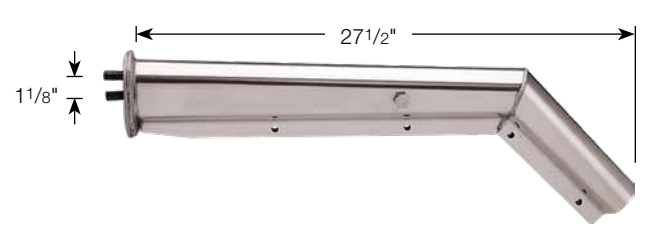

Spring Loaded Mud Flap Hangers

(Mounting hardware included with all Mud Flap Hangers)

NF30 Series

Pair Part #:	Description	length
NF30P	Painted	30"
NF30C	Chrome	30"
NF30SS	Stainless Steel	30"
NF31SS	Stainless Steel	31"
NF33SS	Stainless Steel	33"

NF27 Series

Pair Part #:	Description
NF27P	Painted
NF27C	Chrome
NF27SS	Stainless Steel

NF37 Angled Series

Pair Part #:	Description
NF37P	Painted
NF37C	Chrome
NF37SS	Stainless Steel

NF3345 Angled Series

Pair Part #:	Description
NF3345P	Painted
NF3345C	Chrome
NF3345SS	Stainless Steel

SF Series Painted Angled Conspicuity Mud Flap Hanger Brackets

Part #:	Description
SF3145PCX-L	Painted - Left Side
SF3145PCX-R	Painted - Right Side

Light Bar Spring Loaded

Lights not included

Part #:	Description
NL306SSNL	Stainless steel light bar pair
NL306SSNL-1RH	Stainless steel light bar right hand
NL306SSNL-1LH	Stainless steel light bar left hand