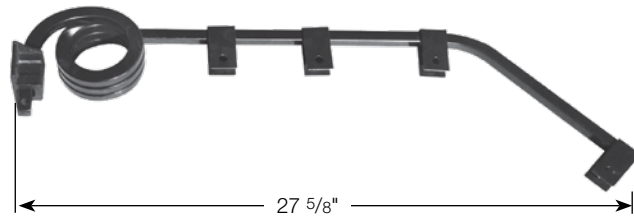

Pair Part #:	Description
N33	Two angled Coiled spring hangers

Flexible Mud Flap Reflector Strips