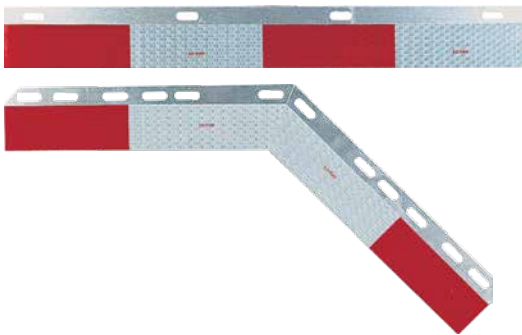

SF Series Painted Angled Conspicuity Mud Flap Hanger Brackets

Part #:	Description
SF3145PCX-L	Painted - Left Side
SF3145PCX-R	Painted - Right Side

Light Bar Spring Loaded

Lights not included

Part #:	Description
NL306SSNL	Stainless steel light bar pair
NL306SSNL-1RH	Stainless steel light bar right hand
NL306SSNL-1LH	Stainless steel light bar left hand

Pair Part #:	Description
N23	Two coiled spring hangers

Pair Part #:	Description
N35	Two angled spring hangers

Pair Part #:	Description
N33	Two angled Coiled spring hangers

Flexible Mud Flap Reflector Strips

Pair Part #:	Description
NRS3000	Fits NF27, NF30, NF31, NF33, N23, N25, NL306
NRS3700	Fits NF37, NF3345, N33, N35

Round Pattern Deck Plates

Part #:	Description	Nominal Thickness	Channel Depth	Standard Width	Length
N2433GR	Galvanized	.086"	1 1/2"	24"	33"
N3633GR				36"	

"J" hooks included

Diamond Pattern Deck Plates

Part #:	Description	Nominal Thickness	Channel Depth	Standard Width	Length
N1833GD	Galvanized	.075"	1 1/2"	18 ³ / ₄ "	33"
N2433GD				24"	
N3633GD				36"	

"J" hooks included