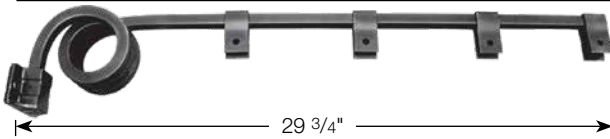

Pair Part #:	Description
N23	Two coiled spring hangers