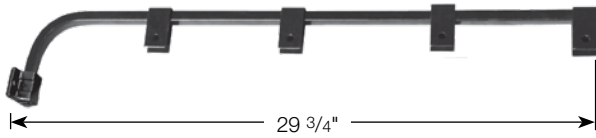

Flexible Mud Flap Hangers (Includes mounting hardware)

Pair Part #:	Description
N25	Two spring hangers
N25-BARREL	40 spring hangers (no hardware)
N23-2 BULK	40 mounting kits