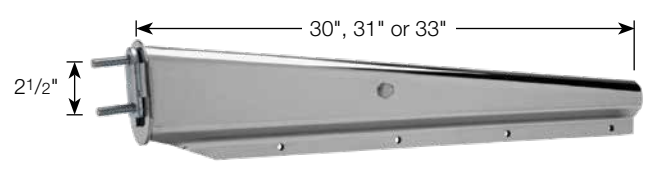

Spring Loaded Mud Flap Hangers

(Mounting hardware included with all Mud Flap Hangers)

NF30 Series

Pair Part #:	Description	length
NF30P	Painted	30"
NF30C	Chrome	30"
NF30SS	Stainless Steel	30"
NF31SS	Stainless Steel	31"
NF33SS	Stainless Steel	33"

SF Series Painted Angled Conspicuity Mud Flap Hanger Brackets

Part #:	Description
SF3145PCX-L	Painted - Left Side
SF3145PCX-R	Painted - Right Side

Light Bar Spring Loaded

Lights not included

Part #:	Description
NL306SSNL	Stainless steel light bar pair
NL306SSNL-1RH	Stainless steel light bar right hand
NL306SSNL-1LH	Stainless steel light bar left hand