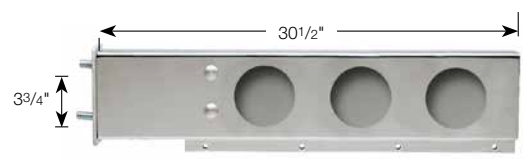

NF27 Series

Pair Part #:	Description
NF27P	Painted
NF27C	Chrome
NF27SS	Stainless Steel

NF37 Angled Series

Pair Part #:	Description
NF37P	Painted
NF37C	Chrome
NF37SS	Stainless Steel

NF3345 Angled Series

Pair Part #:	Description
NF3345P	Painted
NF3345C	Chrome
NF3345SS	Stainless Steel

SF Series Painted Angled Conspicuity Mud Flap Hanger Brackets

Part #:	Description
SF3145PCX-L	Painted - Left Side
SF3145PCX-R	Painted - Right Side

Light Bar Spring Loaded

Lights not included

Part #:	Description
NL306SSNL	Stainless steel light bar pair
NL306SSNL-1RH	Stainless steel light bar right hand
NL306SSNL-1LH	Stainless steel light bar left hand