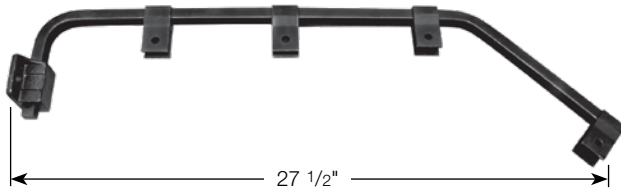

Pair Part #:	Description
N35	Two angled spring hangers