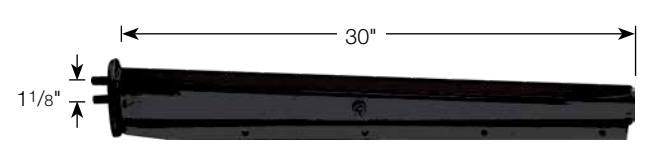

NF27 Series

Pair Part #:	Description
NF27P	Painted
NF27C	Chrome
NF27SS	Stainless Steel